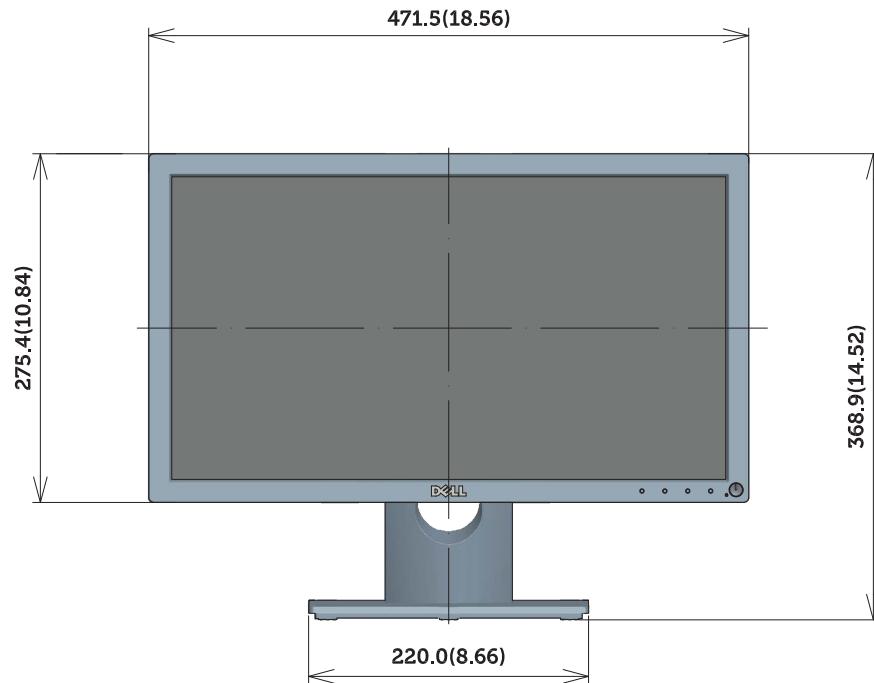

# SE1918HV Outline Dimension

Unit : mm(inch)  
 Dimension : Nominal  
 Drawing : Not to scale

# SE2018HV/SE2018HR Outline Dimension

Unit : mm(inch)  
 Dimension : Nominal  
 Drawing : Not to scale

# SE2218HV Outline Dimension

Unit : mm(inch)  
 Dimension : Nominal  
 Drawing : Not to scale