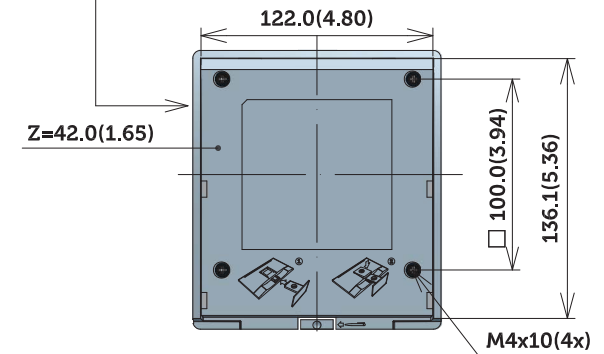

# SE1918HV Outline Dimension

Unit : mm(inch)  
 Dimension : Nominal  
 Drawing : Not to scale

# SE2018HV/SE2018HR Outline Dimension

Unit : mm(inch)  
 Dimension : Nominal  
 Drawing : Not to scale

# SE2218HV Outline Dimension

Unit : mm(inch)  
 Dimension : Nominal  
 Drawing : Not to scale