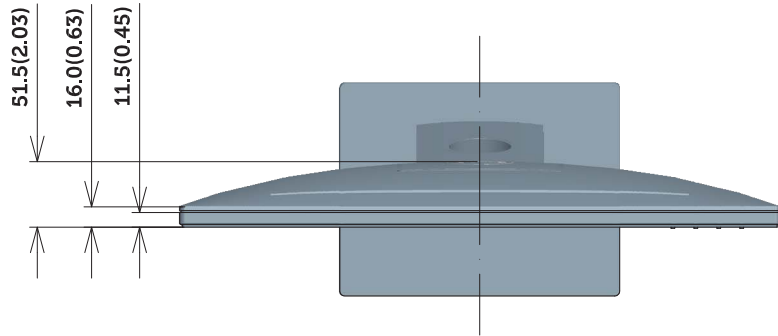

# SE1918HV Outline Dimension

Unit : mm(inch)  
 Dimension : Nominal  
 Drawing : Not to scale

# SE2018HV/SE2018HR Outline Dimension

Unit : mm(inch)  
 Dimension : Nominal  
 Drawing : Not to scale

# SE2218HV Outline Dimension

Unit : mm(inch)  
 Dimension : Nominal  
 Drawing : Not to scale