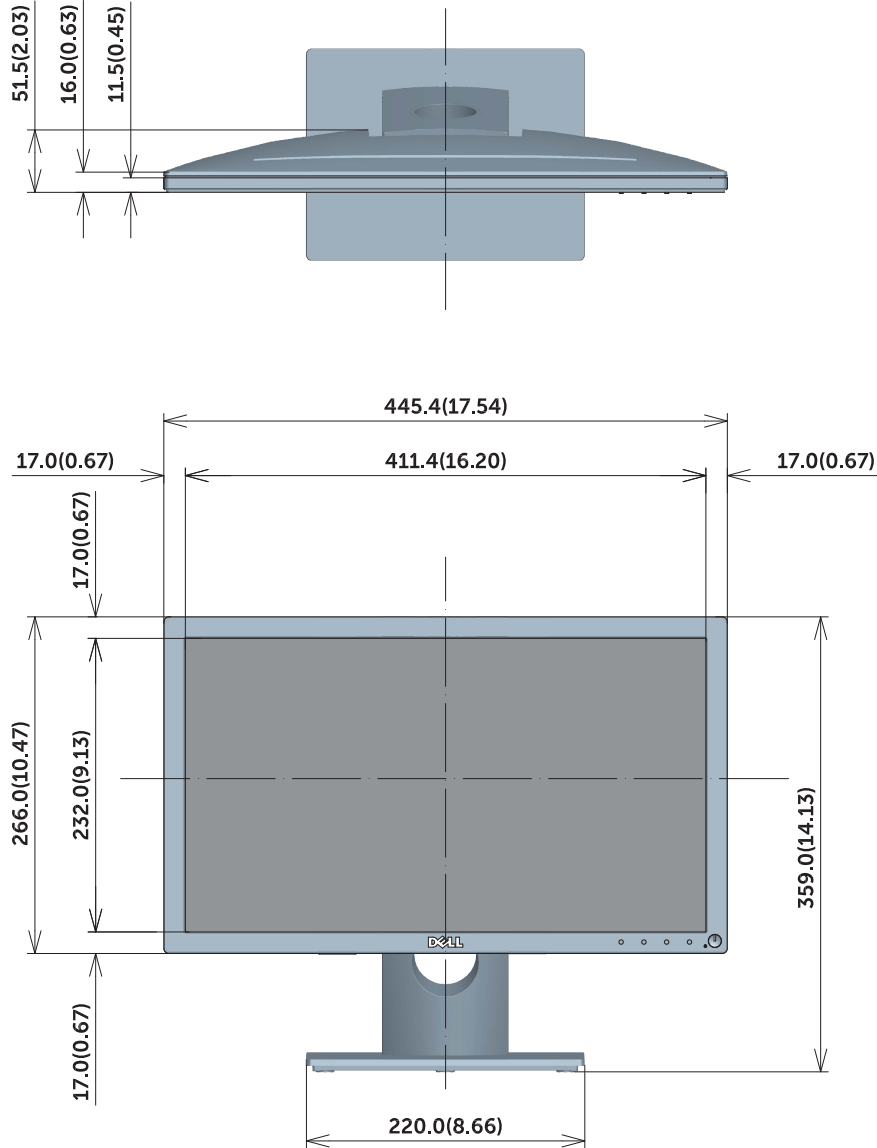

# SE1918HV Outline Dimension

Unit : mm(inch)  
 Dimension : Nominal  
 Drawing : Not to scale

# SE2018HV/SE2018HR Outline Dimension

Unit : mm(inch)  
 Dimension : Nominal  
 Drawing : Not to scale

# SE2218HV Outline Dimension

Unit : mm(inch)  
 Dimension : Nominal  
 Drawing : Not to scale