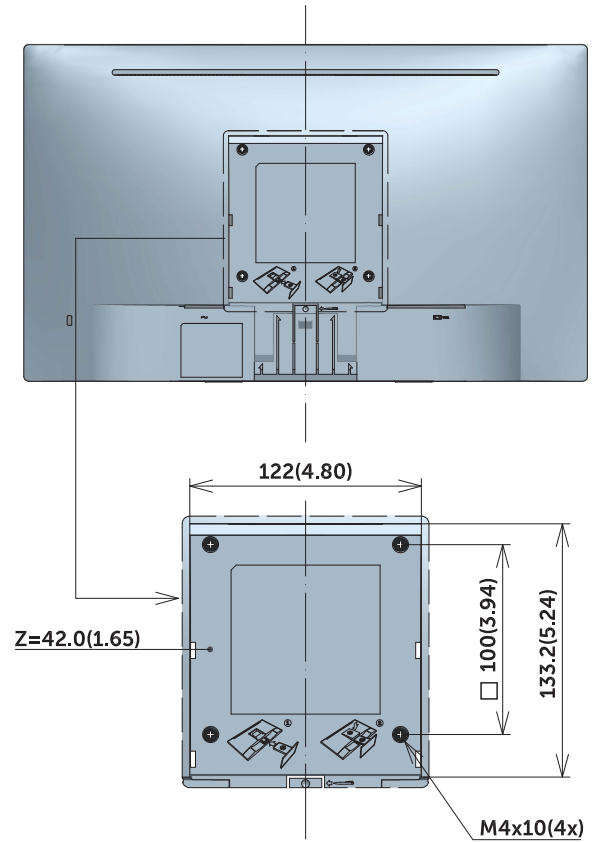

# SE1918HV Outline Dimension

Unit : mm(inch)  
 Dimension : Nominal  
 Drawing : Not to scale

# SE2018HV/SE2018HR Outline Dimension

Unit : mm(inch)  
 Dimension : Nominal  
 Drawing : Not to scale

# SE2218HV Outline Dimension

Unit : mm(inch)  
 Dimension : Nominal  
 Drawing : Not to scale